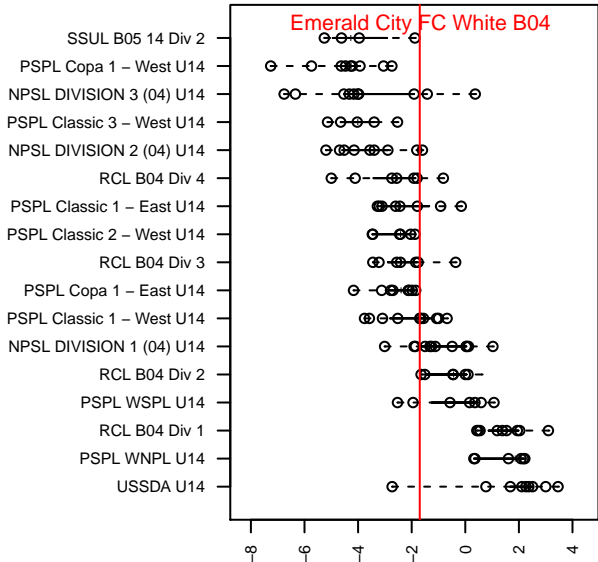

**attack and defense rating
relative to others at age
and all opponents in last 13 months**