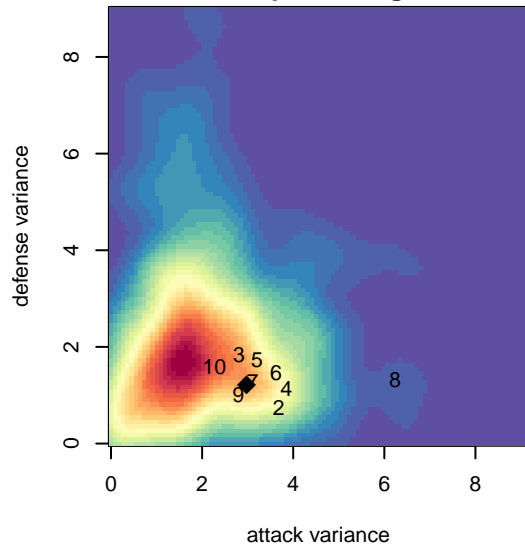

Emerald City FC White B04

Emerald City FC
 Seattle, WA
 B04 total strength=1119
 attack=3.47 defense=2.64
 fall league = PSPL Classic 1 – West U14
 spr league = Spr PSPL – '04 Classic 1 – West I

alt names used:
 ECFC M04 White
 Emerald City FC M04 White
 Emerald City FC M04 White
 EMERALD CITY FC ECFC M04 WHITE (WA)

Venues played:
 2016 WA Cup U13 Bronze U13
 2017 RVS Classic BU13–14 Silver
 2017 PSPL Classic 1 – West U14
 2017 Spr PSPL – '04 Classic 1 – West U14
 2017 WA Cup U14 Bronze U14

**attack and defense variance (black dot)
relative to other teams
and top 10 in region**