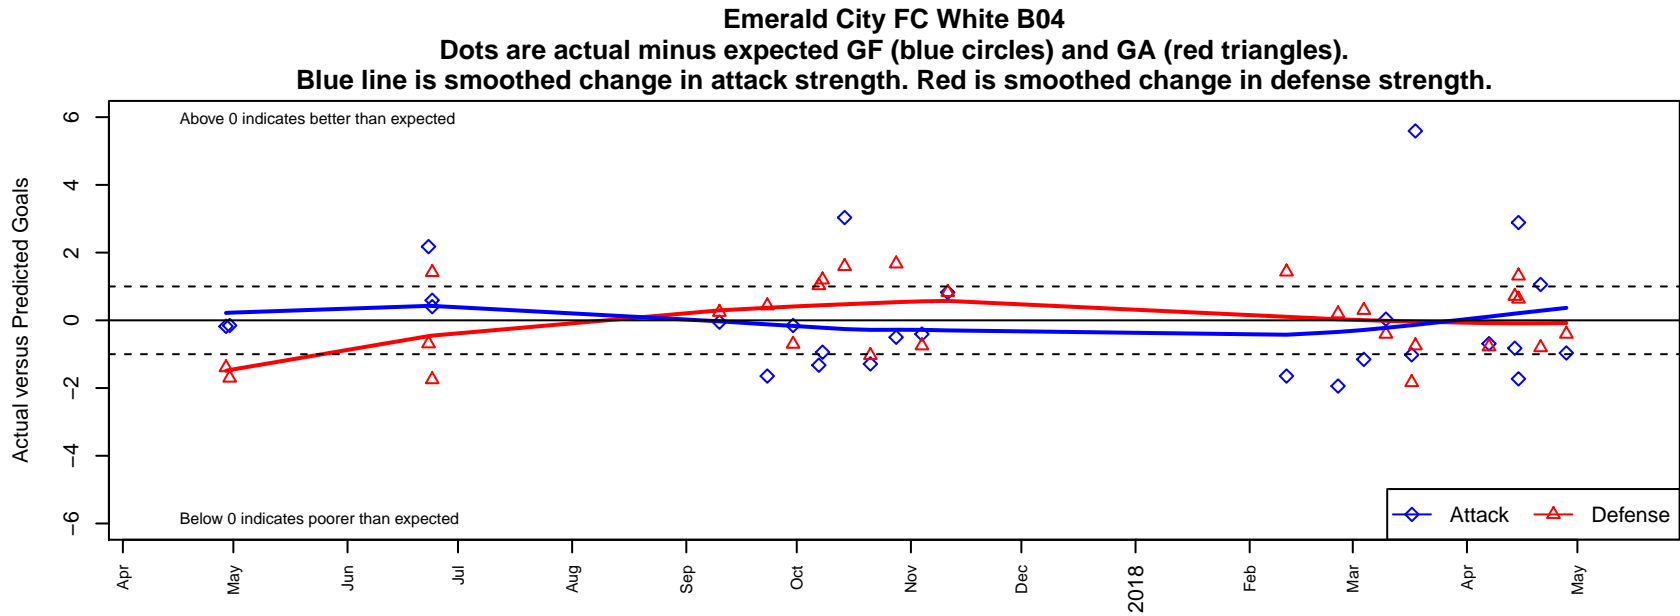

Emerald City FC White B04

Emerald City FC
 Seattle, WA
 B04 total strength=1119
 attack=3.47 defense=2.64
 fall league = PSPL Classic 1 – West U14
 spr league = Spr PSPL – '04 Classic 1 – West I

alt names used:
 ECFC M04 White
 Emerald City FC M04 White
 Emerald City FC M04 White
 EMERALD CITY FC ECFC M04 WHITE (WA)

Venues played:
 2016 WA Cup U13 Bronze U13
 2017 RVS Classic BU13–14 Silver
 2017 PSPL Classic 1 – West U14
 2017 Spr PSPL – '04 Classic 1 – West U14
 2017 WA Cup U14 Bronze U14

**attack and defense variance (black dot)
relative to other teams
and top 10 in region**